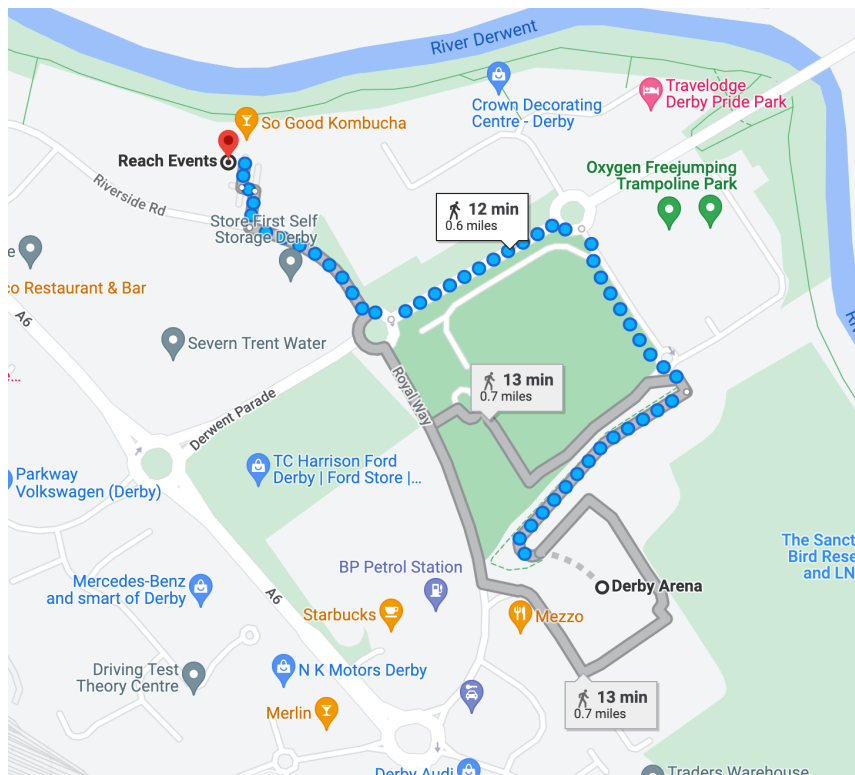

REACH *Events*

Getting to us:

Please find our address at the bottom of this page. If you search Reach Events or Riverside Court on google maps it should take you to us.

We're located in Riverside Court off Riverside Road. The court is opposite "StoreFirst". At the entrance to Riverside court is the sign for "Yellow" turn into this court and you'll see our Reach signs as you enter.

You may be directed by one of our car parking team to park at Derby Arena as we have limited parking on site. It's an easy walk to us from the arena.

Derby Arena Car park Price: **£3 per car, for 1 day**. You can pay by cash at the machines or by card through the MiPermit App or website (instructions of how to do this are on the parking machines).

Walking Directions from Derby Arena (Park and Ride) Carpark to Reach Events Venue

Addresses:

Venue

Reach Events
(Formerly the Riverside Centre)
Riverside Court
Pride Park
Derby
DE24 8HY

Parking

Derby Arena
Royal Way,
Derby
DE24 8JB

Walking from South side of the carpark – 10min walk

Google maps link:
<https://goo.gl/maps/SdBiYh4ZHtN3jGUQA>

Walking from East side of the carpark – 12min walk

Google maps link:
<https://goo.gl/maps/NNVWxJE8car7NUJJ9>